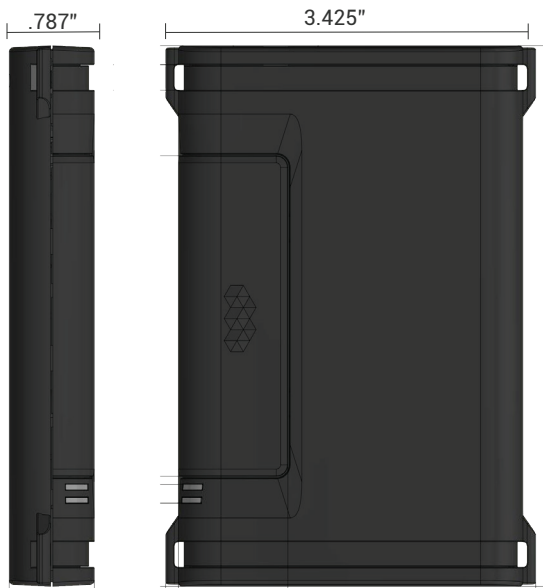

# REVO<sup>®</sup> ONE Hardware Specifications