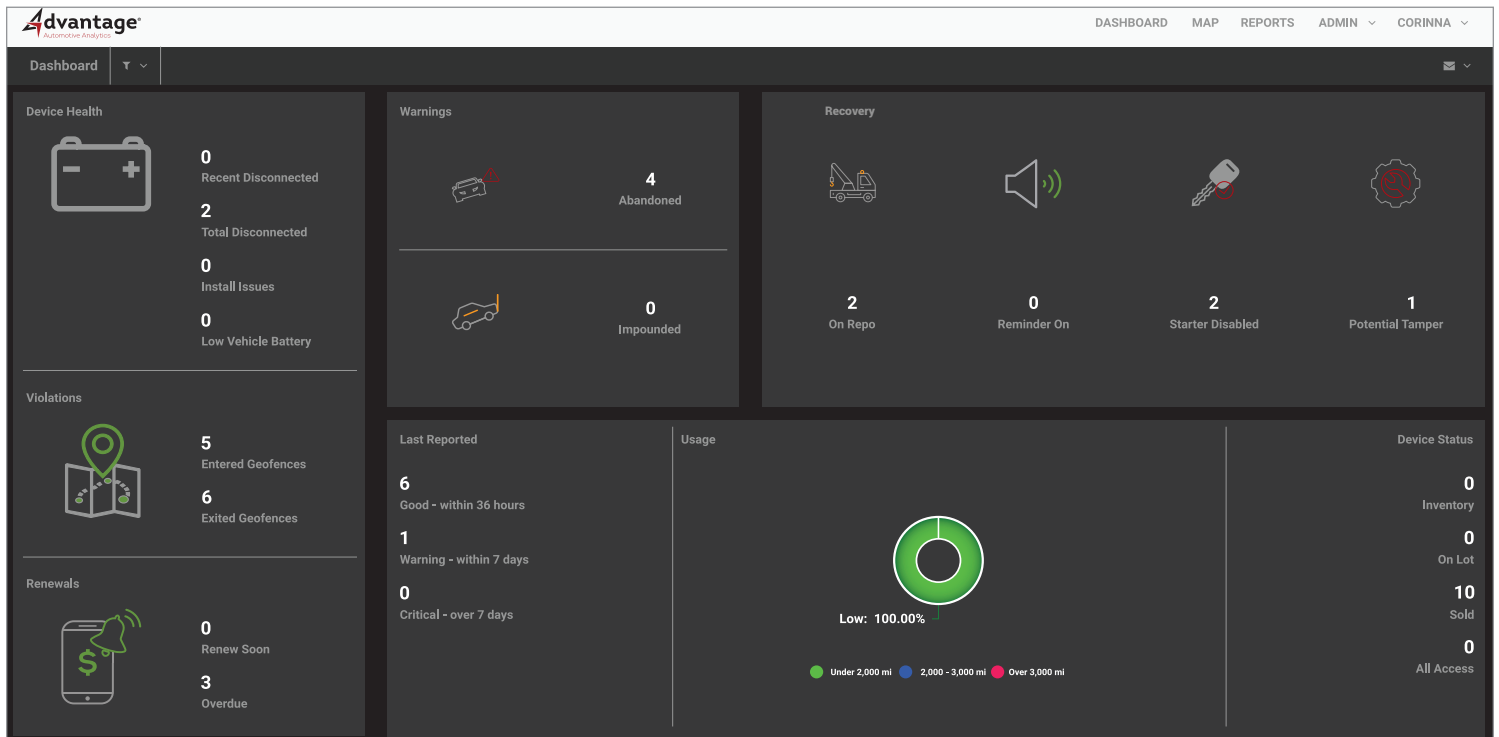

### Real Time Automotive Analytics

The Advantage interactive dashboard allows for high-level and vehicle-specific, granular oversight of your automotive finance portfolio.

- Real-time portfolio health monitoring
- Device and vehicle health check
- Rapid recovery portal
- Instant impound lot notifications
- Customized geofences
- Access entire device portfolio regardless of brand
- Automated renewal notifications
- Monitor analytics on computer and/or mobile app