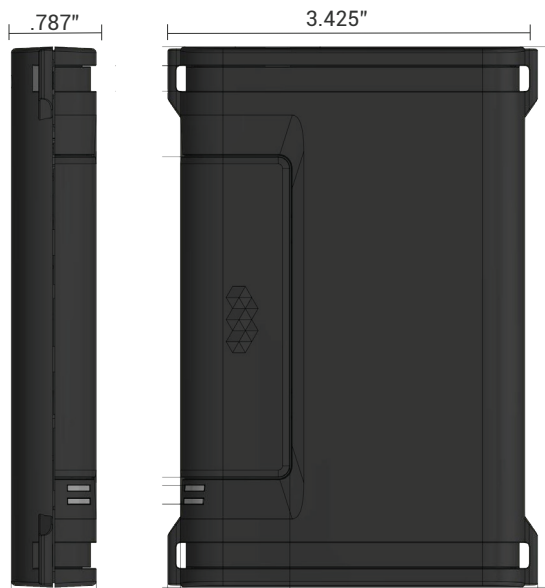

REVO[®] ONE Hardware Specifications

Cellular Technology

- 4G LTE
- Integrated Hyper Sensitive GPS and Cellular Antenna

GPS Functionality

- Processor: 56 Channel
- Location Accuracy: Up to 2.5 feet

Power Source